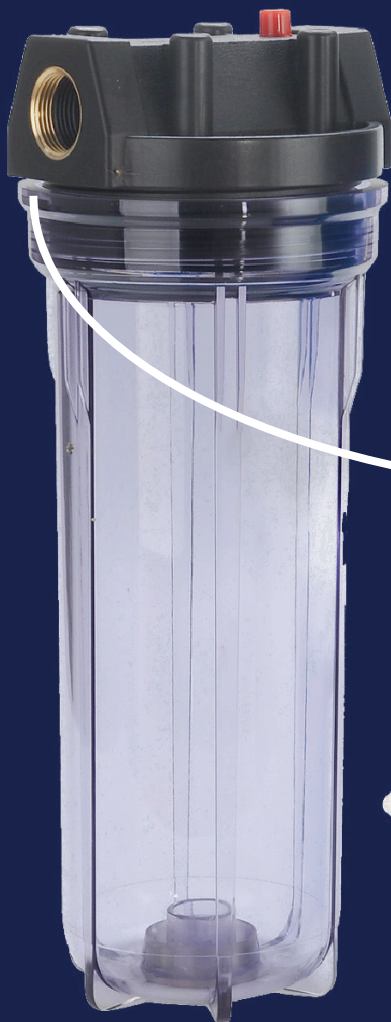

## 10 Inch Standard Size

1"

### Specifications

Material	PET
Size	10x2,5" Standard Size
Size Connect	1"
Material Connect	Brass
Accessories	With wrench, bracket and screws
Temp.	5 - 45°C
Max Pressure	28 Bar
Caution	Recommend for indoor installation