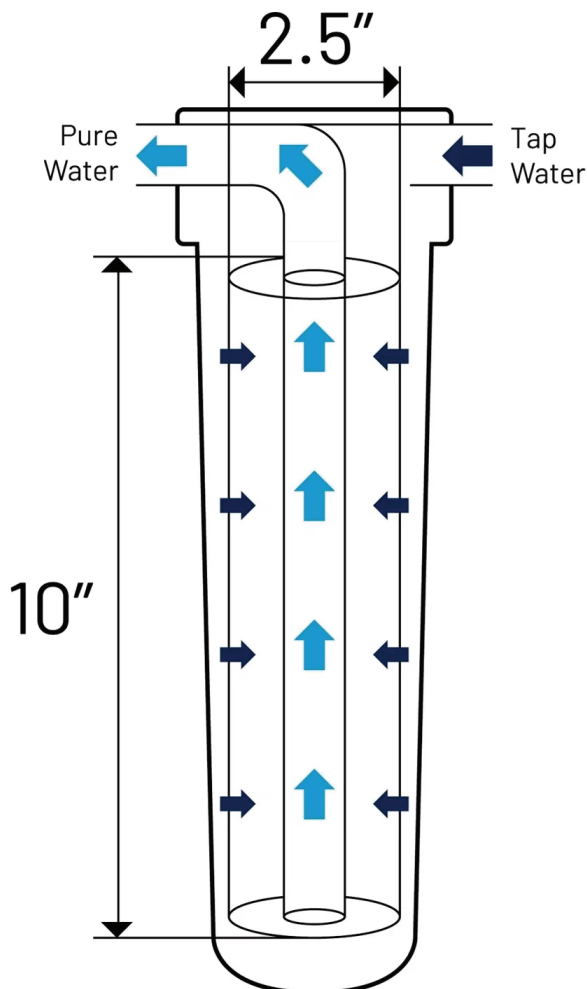

## 10 Inch Standard Size

1"

### Specifications

Material	PET
Size	10x2,5" Standard Size
Size Connect	1"
Material Connect	Brass
Accessories	With wrench, bracket and screws
Temp.	5 - 45°C
Max Pressure	28 Bar
Caution	Recommend for indoor installation